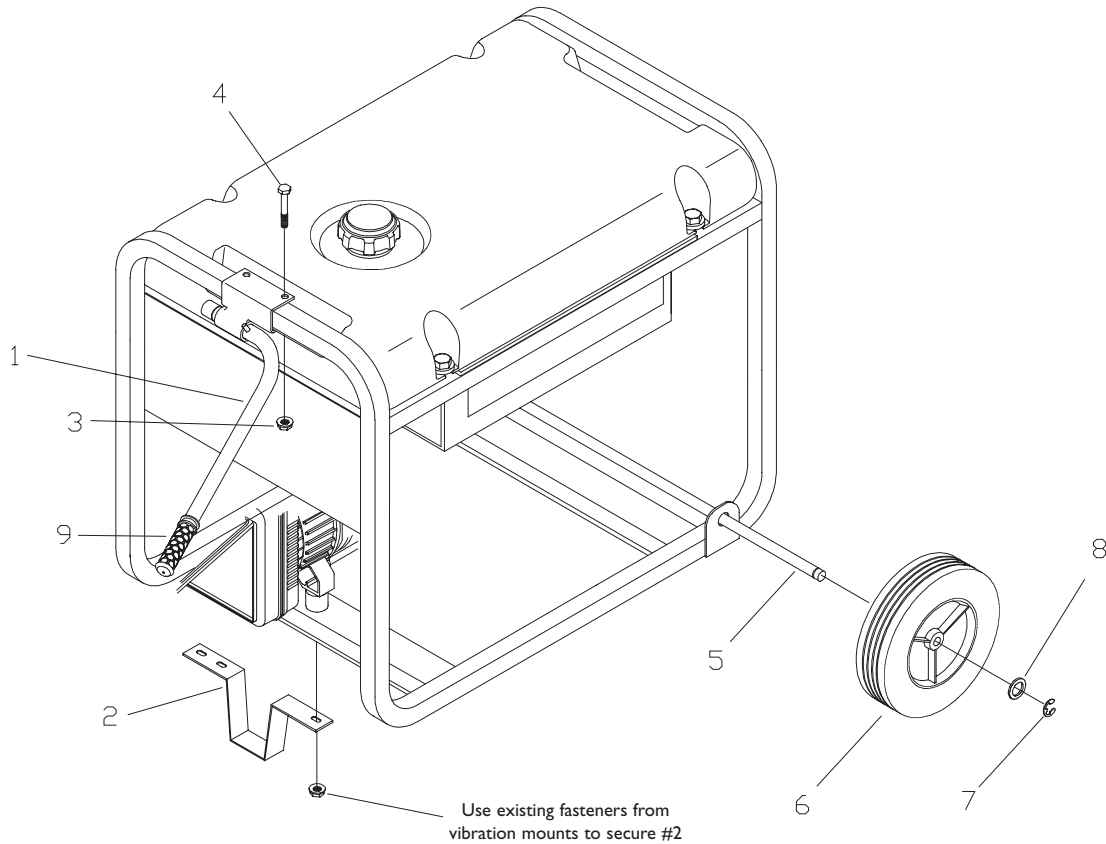

EXPLODED VIEW AND PARTS LIST - WHEEL KIT

Item	Part #	Description
1	189715GS	ASSY, Handle (Includes Item 9)
2	B1764GS	SUPPORT, Leg
3	52858GS	NUT, Locking Hex M8 - 1.25
4	*	HHCS, M8 - 1.25 x 45
5	192006AGS	AXLE
6	87280GS	WHEEL
7	192050GS	E-RING
8	*	WASHER, Flat 1/2"
9	189718GS	GRIP

* - Items without part numbers are common fasteners and are available at your local hardware store.